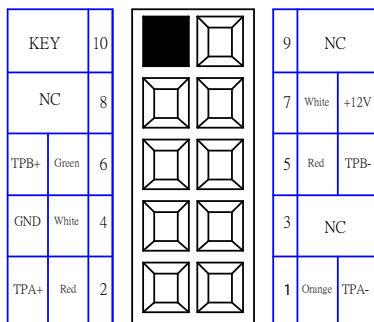

X-Superalien Series

USB Cable Pin Assignment

1394 Cable Pin Assignment

Audio Cable Pin Assignment