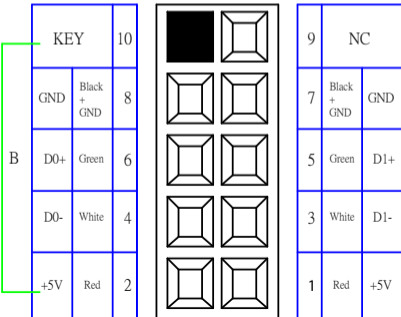

X-Pider Series

USB Cable Pin Assignment

1394 Cable Pin Assignment